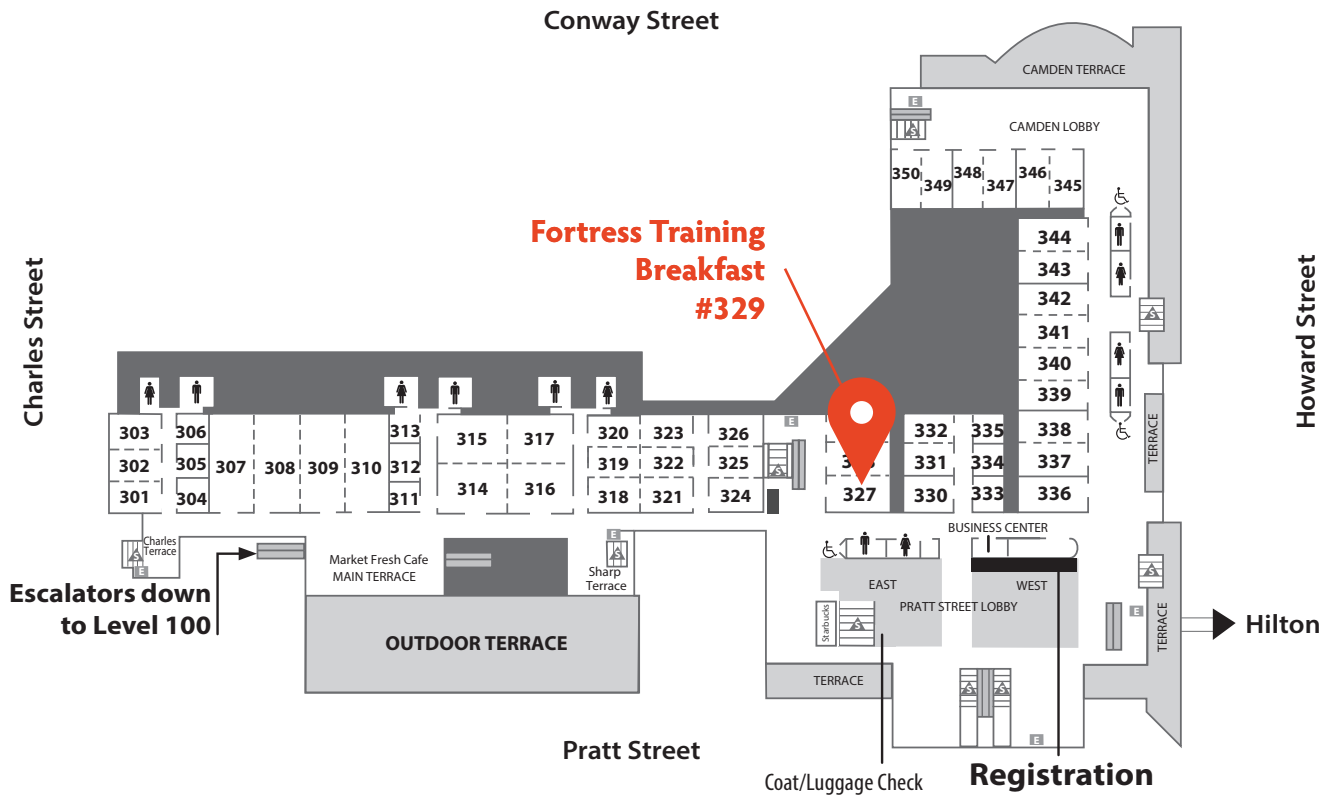

Baltimore Convention Center Map

Level 300

MAPS

Level 400